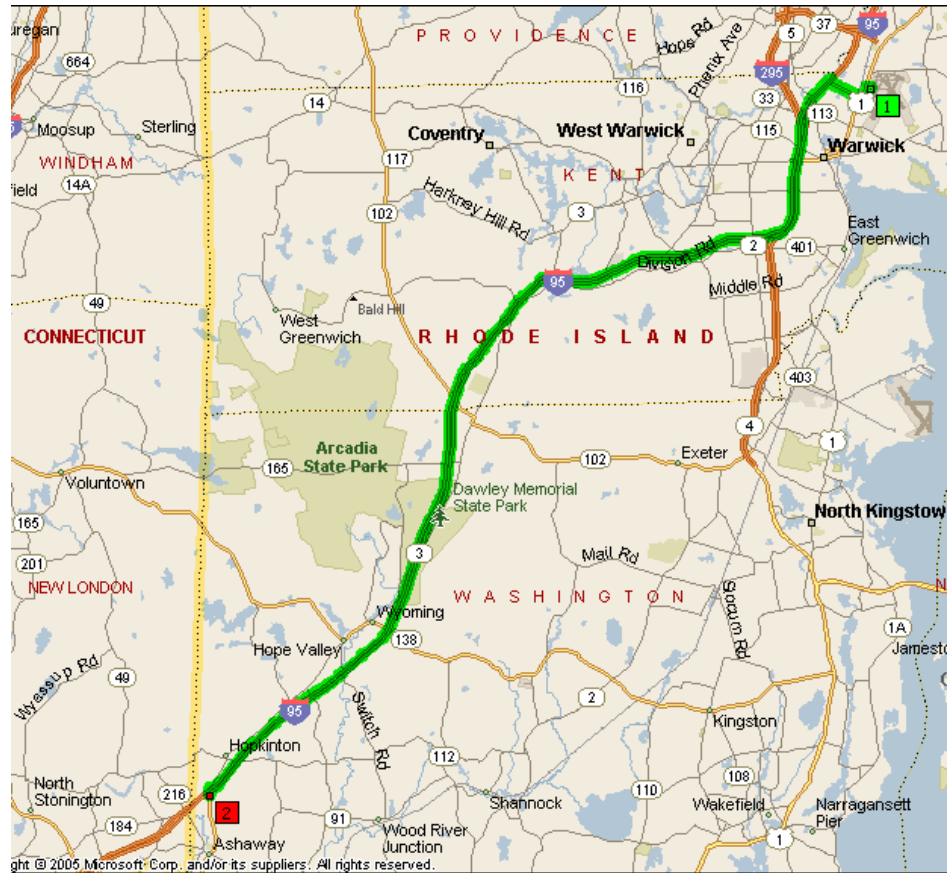

DIRECTIONS TO AMERICAN KUHNE IN ASHAWAY, RI

Directions from the TF Green Airport in Warwick (Providence), RI:

Exiting the airport or car rental locations look for signs to Route 95 South.

Follow Airport Connector road for approximately 1 mile to 95 South.

Bear left on to 95 South. Stay on 95 South for approximately 30 miles.

Take exit 1 in Rhode Island and bear left at end of exit ramp.

Get on Route 3 North for approximately ¼ mile and make a left hand turn in to American Kuhne's driveway.

Bear left and travel to the far end of the building and park near the office entrance.

Normal travel time is approximately 30 minutes.

Note: Many map services and GPS systems may locate American Kuhne on the South side of Route 95. This location is incorrect. We are on Route 3 (Main Street) just North of Route 95.