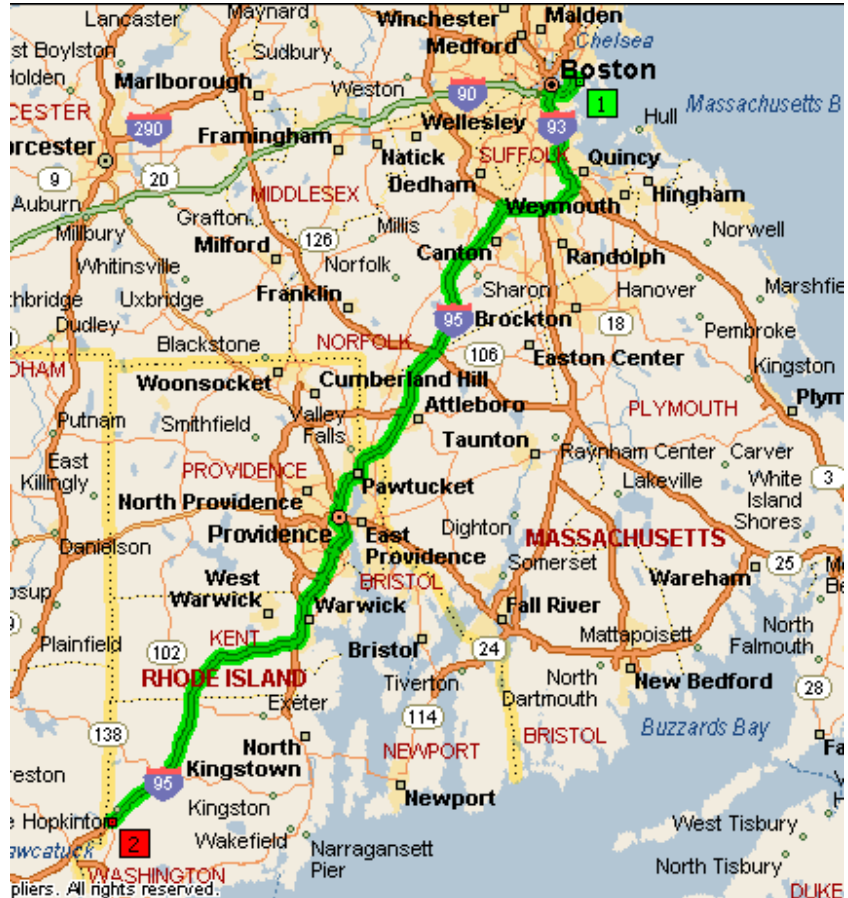

DIRECTIONS TO AMERICAN KUHNE IN ASHAWAY, RI

Directions from Logan Airport in Boston, MA:

Exiting the airport or rental car locations, look for signs to the I-90 (Mass Pike).

Follow I-90 (Mass Pike) for 2.6 miles to Exit 23 for Route 93 South.

Take Route 93 South for approximately 16 miles to Exit 1.

At Exit 1 on Route 93 (towards Providence, RI) take 95 South for approximately 70 miles.

Take Exit 1 on Route 95 in Rhode Island and bear left at end of exit ramp.

Get on Route 3 North for approximately ¼ mile and make a left hand turn in to American Kuhne's driveway.

Bear left and travel to the far end of the building and park near the office entrance.

Normal travel time is approximately 90 minutes.

Note: Many map services and GPS systems may locate American Kuhne on the South side of Route 95. This location is incorrect. We are on Route 3 (Main Street) just North of Route 95.

American Kuhne
401 Main Street
Ashaway, RI 02804
Ph: 401-326-6200
www.americankuhne.com